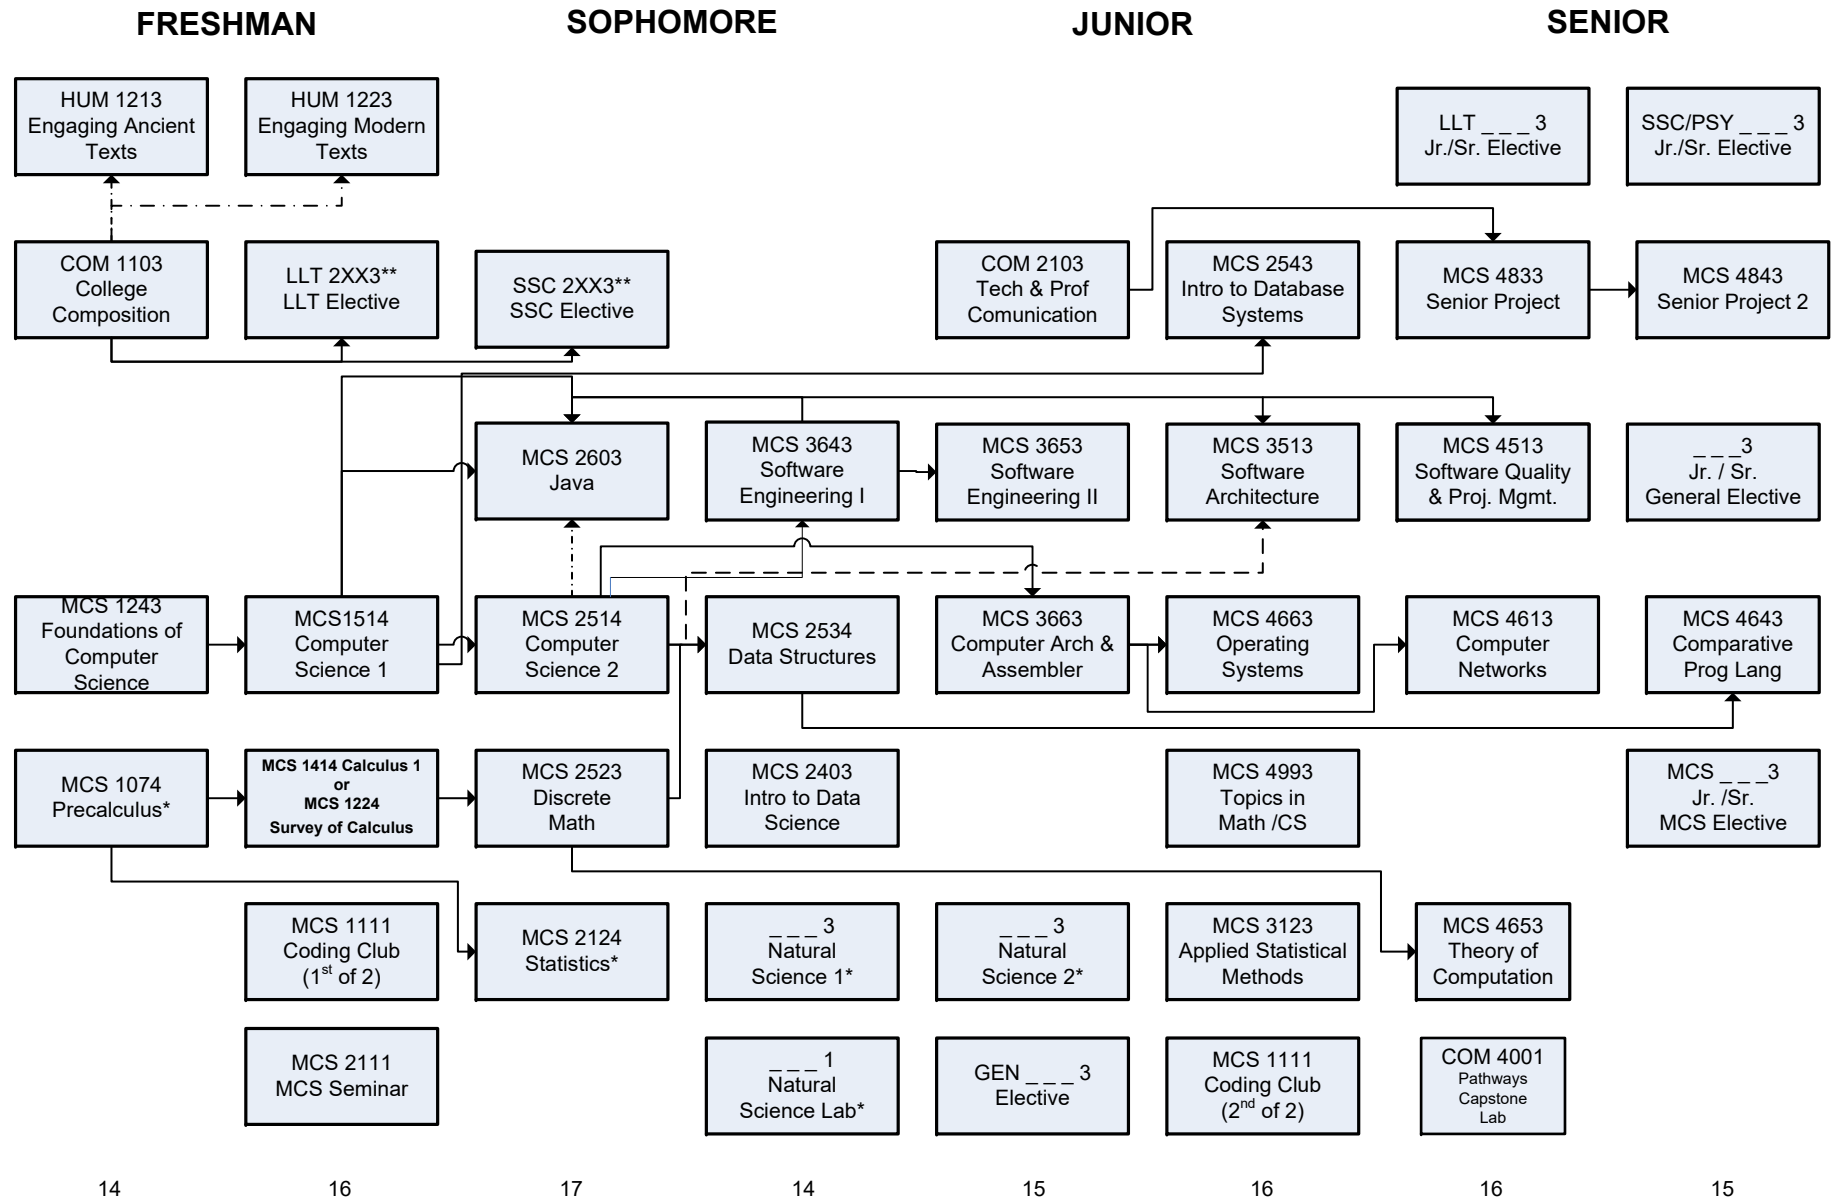

# BACHELOR OF SCIENCE IN COMPUTER SCIENCE with a concentration in Software Engineering PROGRESSION FLOWCHART

Total: 123 credits

Name \_\_\_\_\_ I.D. No. \_\_\_\_\_

(\*) Can be replaced with MCS1414 Calculus 1, MCS 1424 Calculus 2, MCS 2414 Calculus 3, and MCS 3403 Probability & Statistics;  
PHY 2413 Univ Physics 1, PHY 2421 Univ Physics 1 Lab, PHY 2423 Univ Physics 2, and PHY 2431 Univ Physics 2 Lab

\*\*Requires HUM 1213 or HUM 1233